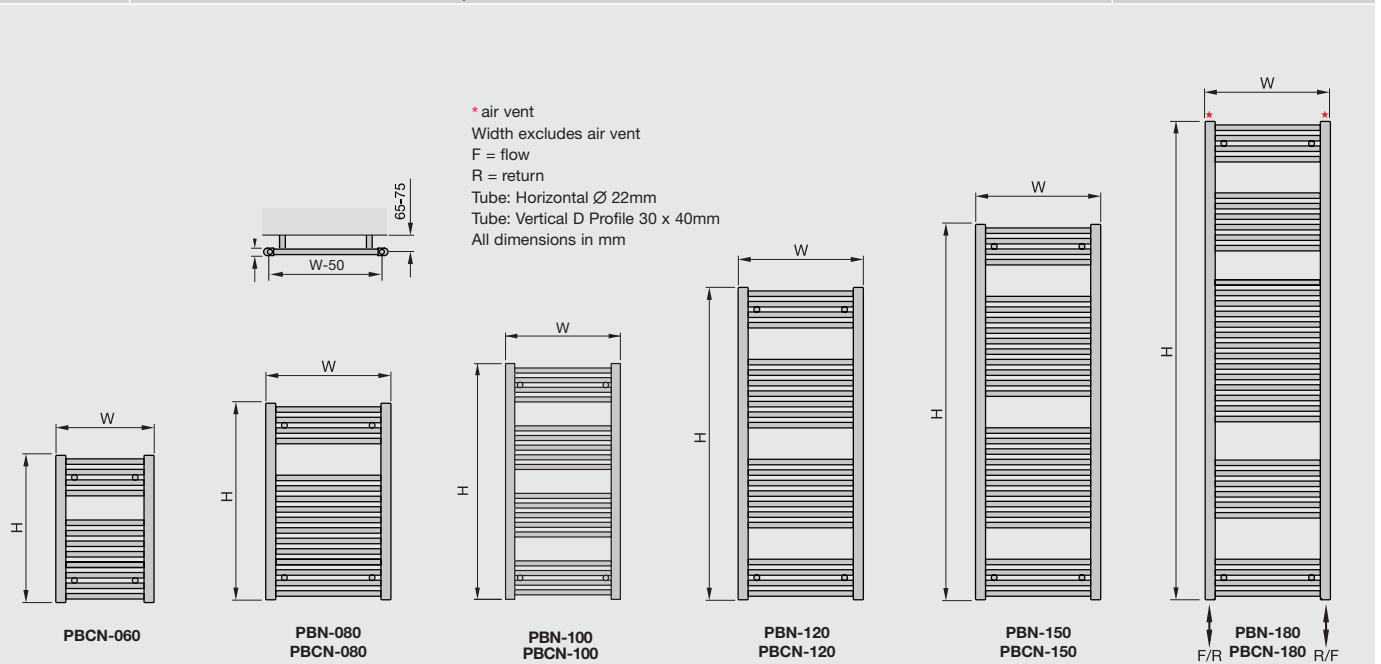

Max. working pressure: 10 bar

*Rating for simple immersion/CTEC or CTEW

Dual Energy: Self Fit - Additional cost to Central Heating model prices see page 70 for details

Optional wall brackets

Model	RRP (ex VAT)
926511 Set of 4 replacement brackets in white for PBN models	£29
926518 Set of 4 replacement brackets in chrome for PBCN models	£29

The complete compliant technical specifications can be found between pages 71 and 79.